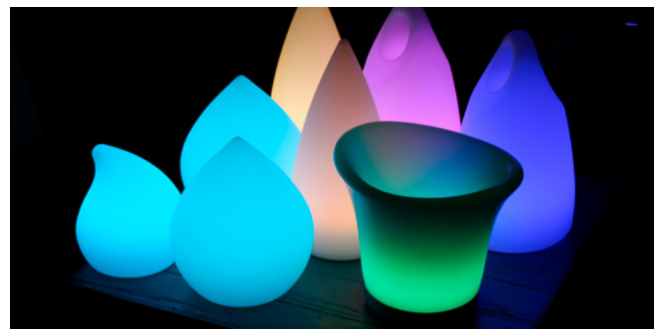

### LED SPOTS WHICH YOU HAVE NEVER SEEN!

The different types of LED spots are wireless controlled. The LD4 spot is controlled by infra red and the LD6 and LD8 spot you can control easily with our Novaldo apps which you can install on your smartphone or tablet. The LD6 and LD8 spots gives you the opportunity to create the perfect light colour. You aren't stuck to 'just' 10 chosen colours, but you really can create your own perfect colour. It gives you a perfect brightness and variety of colour effects. And with the easy lock-in system they are simple in use and to be charged.