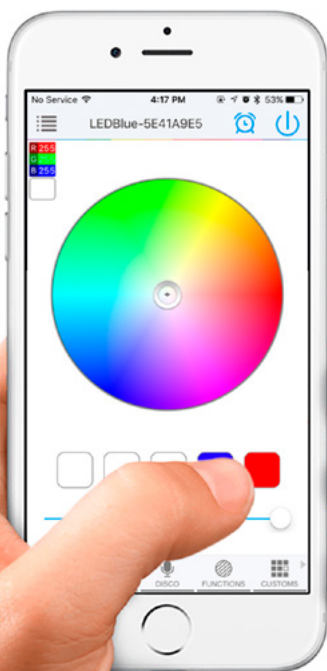

NOVALDO CLASS WI-FI

Controls your Wi-Fi light fixtures directly from your smartphone or tablet (router is required).